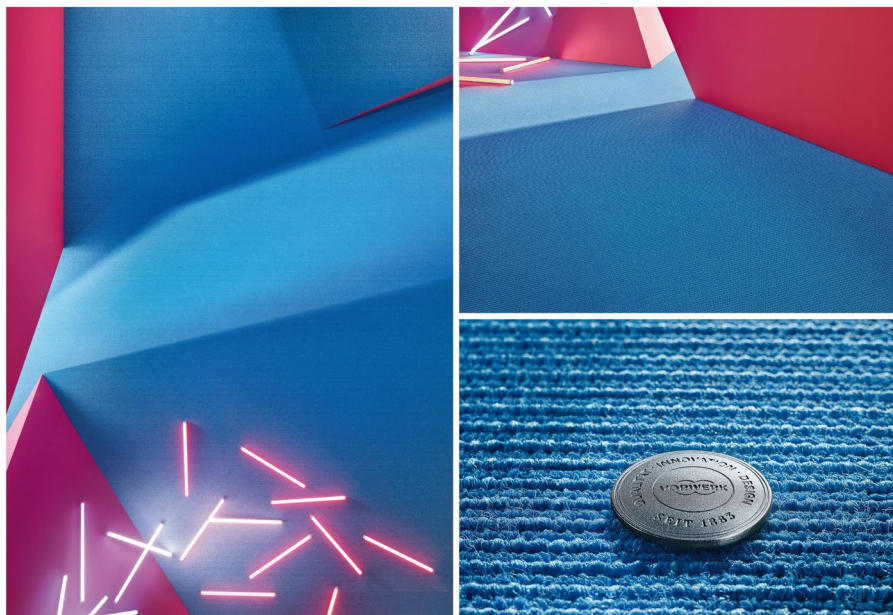

EXCLUSIVE 1023: VIGOROUS LOOP.

Hameln, Germany, September 2018.

The solid-colour variant of the woven loop carpet EXCLUSIVE 1024, EXCLUSIVE 1023 from Vorwerk amazes with its special ribbed aesthetics. Thanks to the use of matt material in single solid hues, the colour palette offers those who enjoy a more toned-down look a broad selection of unique nuances – ranging from traditional tones, which subtly underscore the interior design, to eye-catching colours that grab people’s attention.

VORWERK & CO.
TEPPICHWERKE GMBH & CO. KG
Kuhlmannstraße 11
31785 Hameln
Tel. +49 (0)5151 103-0
Fax +49 (0)5151 103-377
www.vorwerk-flooring.com

Vigorous loop with contrasts: EXCLUSIVE 1023, Colour3P82.

EXCLUSIVE 1023 is the matt, solid-colour jewel among the woven loop carpets in the Vorwerk portfolio. With its characteristic ribbed aesthetics, which are created during weaving using the double-shaft extrusion process, this textile floor covering features a solid yet extremely lively effect. The use of matt staple fibre yarn lets the 25 different monotone colours appear in a high-quality, impactful look. The colour range also stands out with tones in the CLASSIC Design style world, such as brown and grey, as well as zesty hues from the ART Design style world.