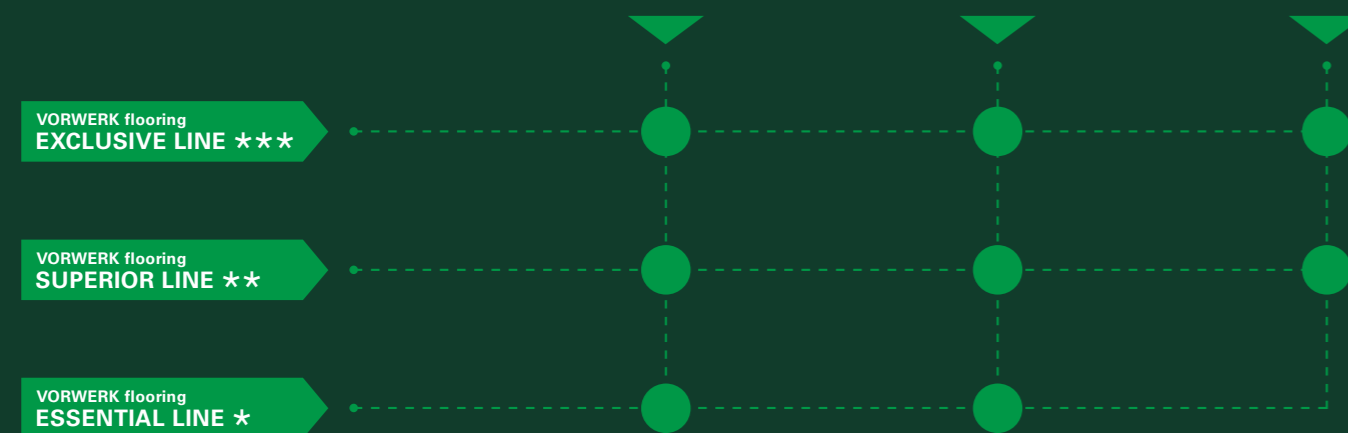

3 PRODUCT LINES

3 STYLE WORLDS

NATURE | Design

CLASSIC | Design

ART | Design

Whether broadloom, tile or free-form – with our three product lines Vorwerk flooring ESSENTIAL LINE, Vorwerk flooring SUPERIOR LINE and Vorwerk flooring EXCLUSIVE LINE, you define the material, the feel, the construction design and resilience of your new Vorwerk, from high to the very highest standards.

Vorwerk flooring ESSENTIAL LINE.
The product line which sets standards right from the start.

Vorwerk flooring SUPERIOR LINE.
The product line which raises the high level of comfort even higher.

Vorwerk flooring EXCLUSIVE LINE.
The product line which delivers superlatives that measure up to our customers' demands.